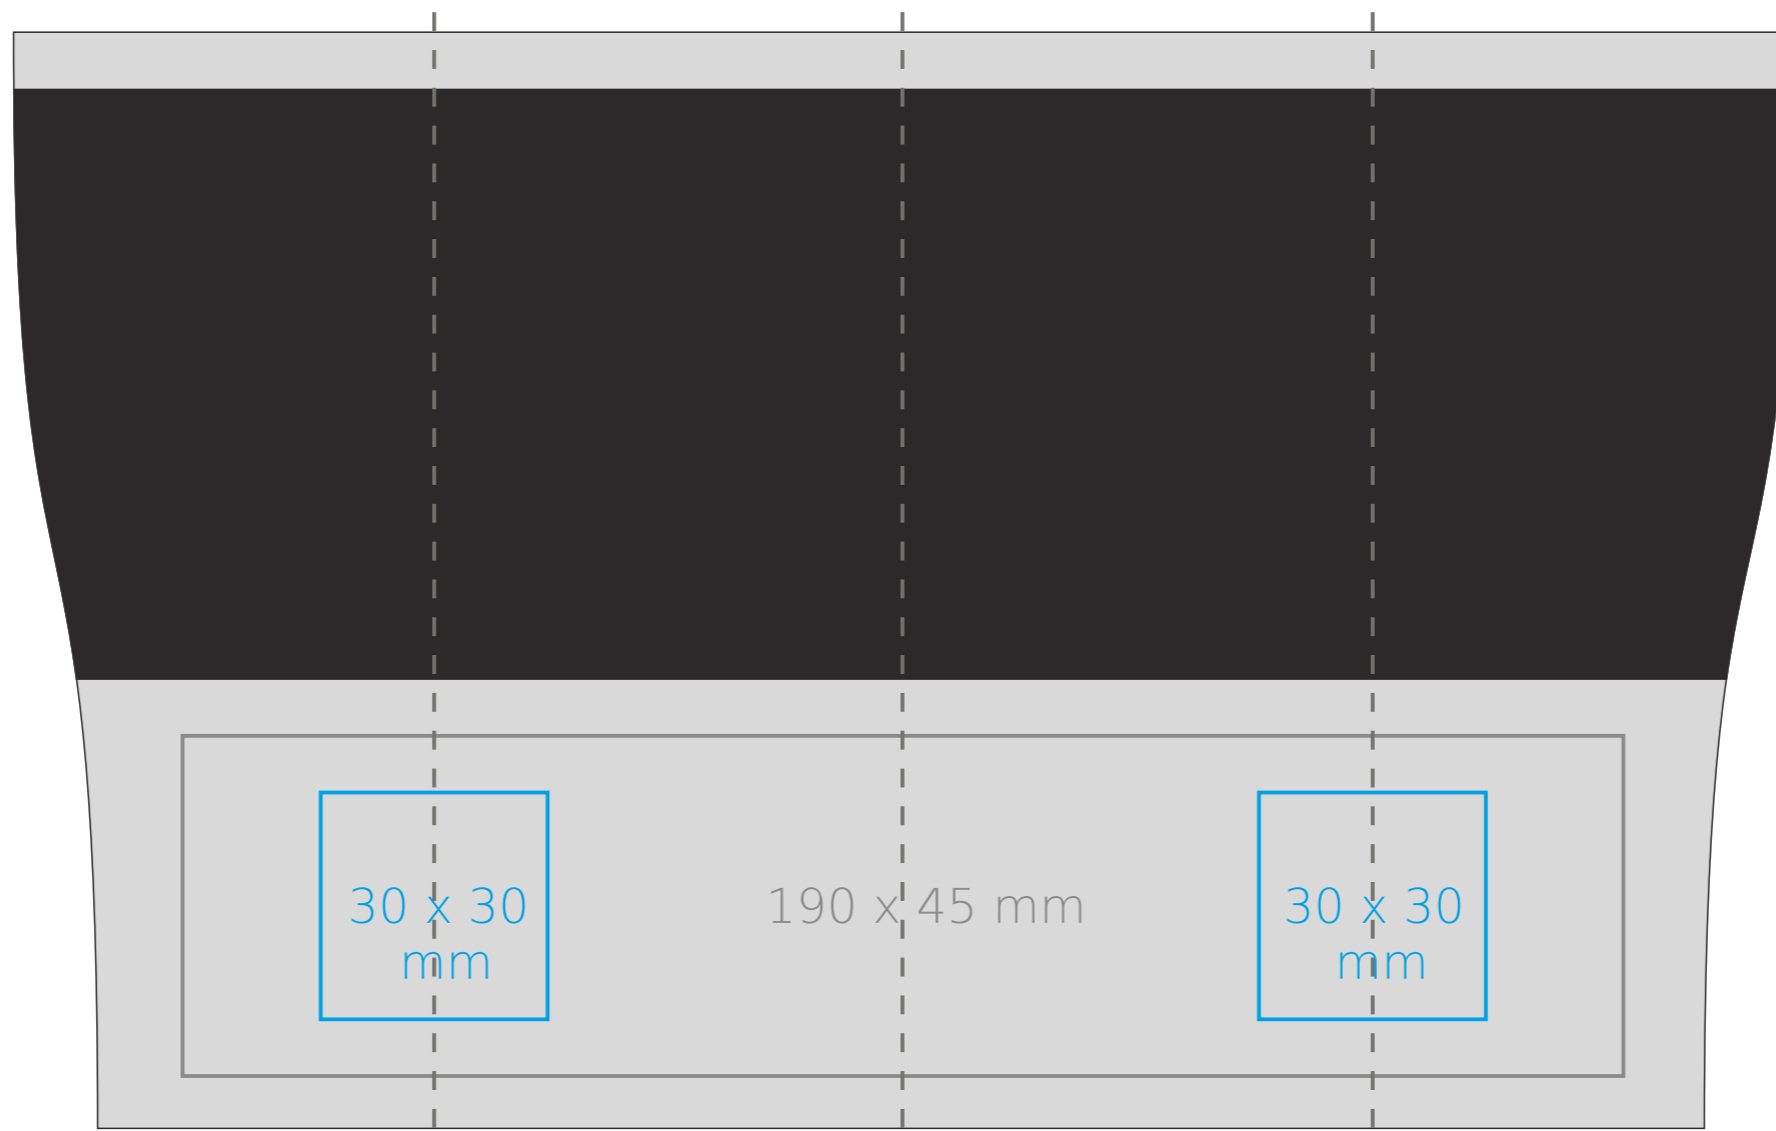

M/077 Globetrotter

360 ml / h: 150 mm / Ø 76 mm

[How to prepare print material](#)

meaning

- Laser Engraving
- Direct Print