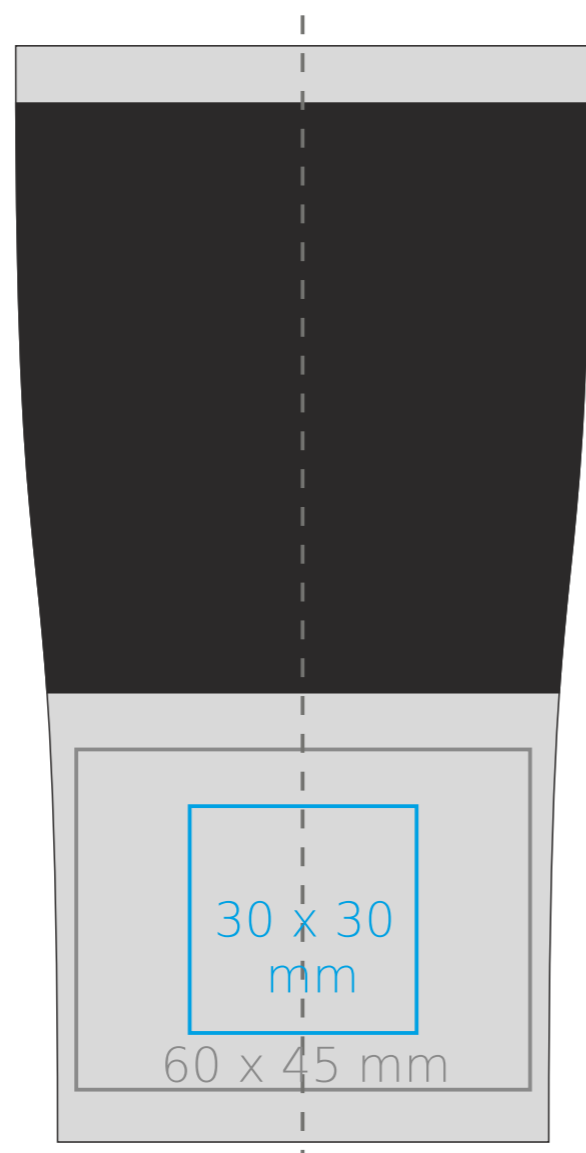

M/077 Globetrotter

360 ml / h: 150 mm / Ø 76 mm

[How to prepare print material](#)

meaning

- Laser Engraving
- Direct Print