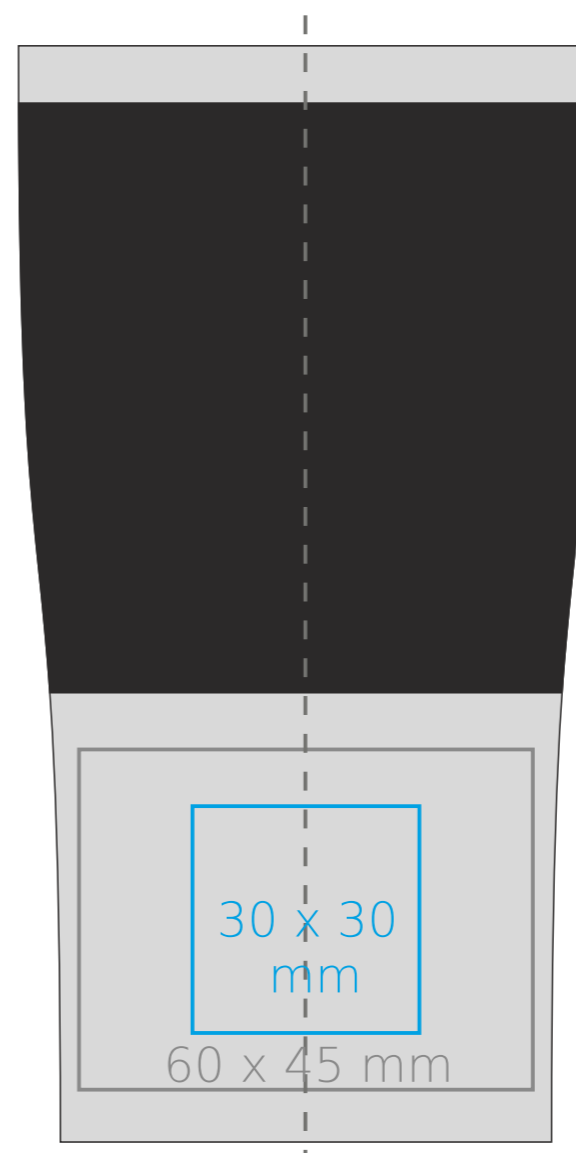

M/077 Globetrotter

360 ml / h: 150 mm / Ø 76 mm

[How to prepare print material](#)

meaning

- Laser Engraving
- Direct Print