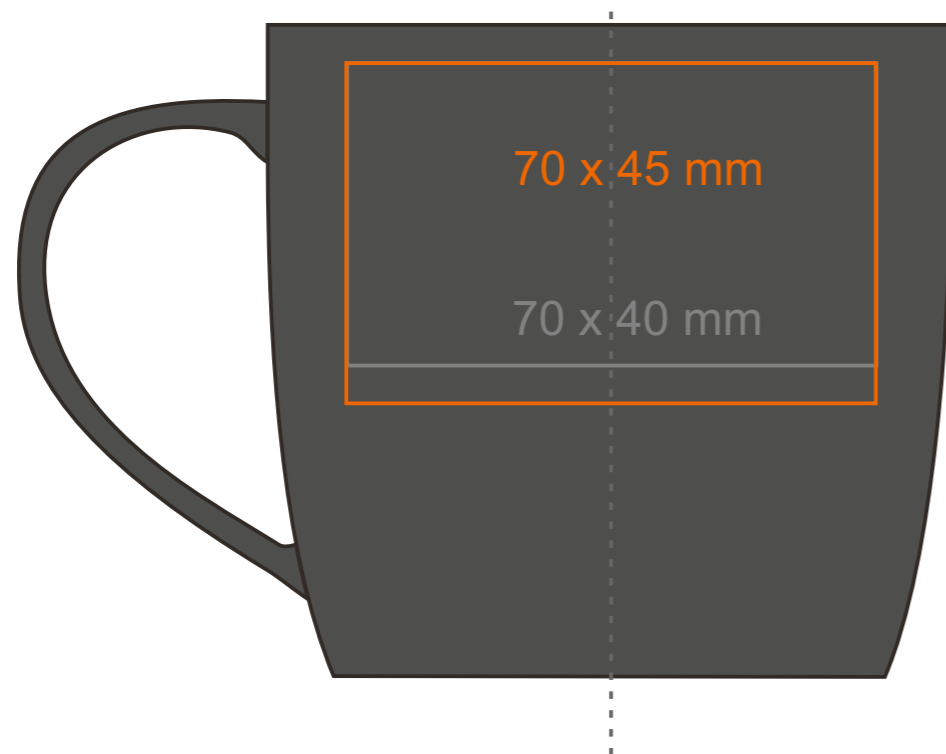

# M\_067 Handy Supreme

320 ml / h: 85 mm / Ø 92 mm

- Imprint on the handle - 50 x 10 mm
- Imprint on the inside - 50 x 20 mm
- Imprint on the bottom inside - Ø 40 mm
- Imprint on the bottom outside - Ø 45 mm