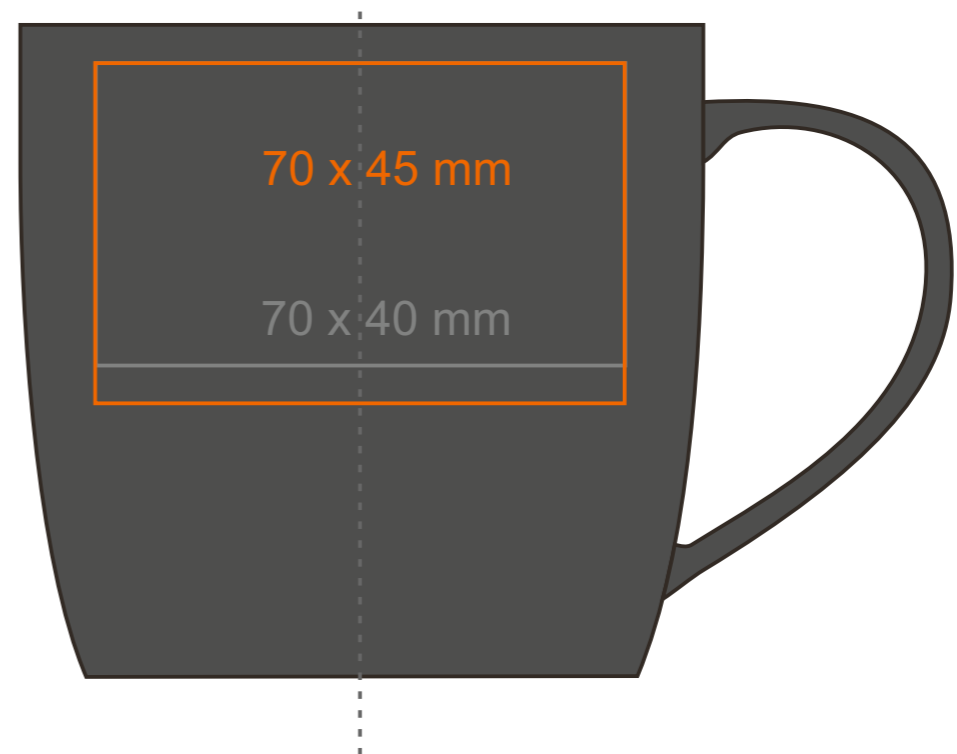

# M\_067 Handy Supreme

320 ml / h: 85 mm / Ø 92 mm

- Imprint on the handle - 50 x 10 mm
- Imprint on the inside - 50 x 20 mm
- Imprint on the bottom inside - Ø 40 mm
- Imprint on the bottom outside - Ø 45 mm