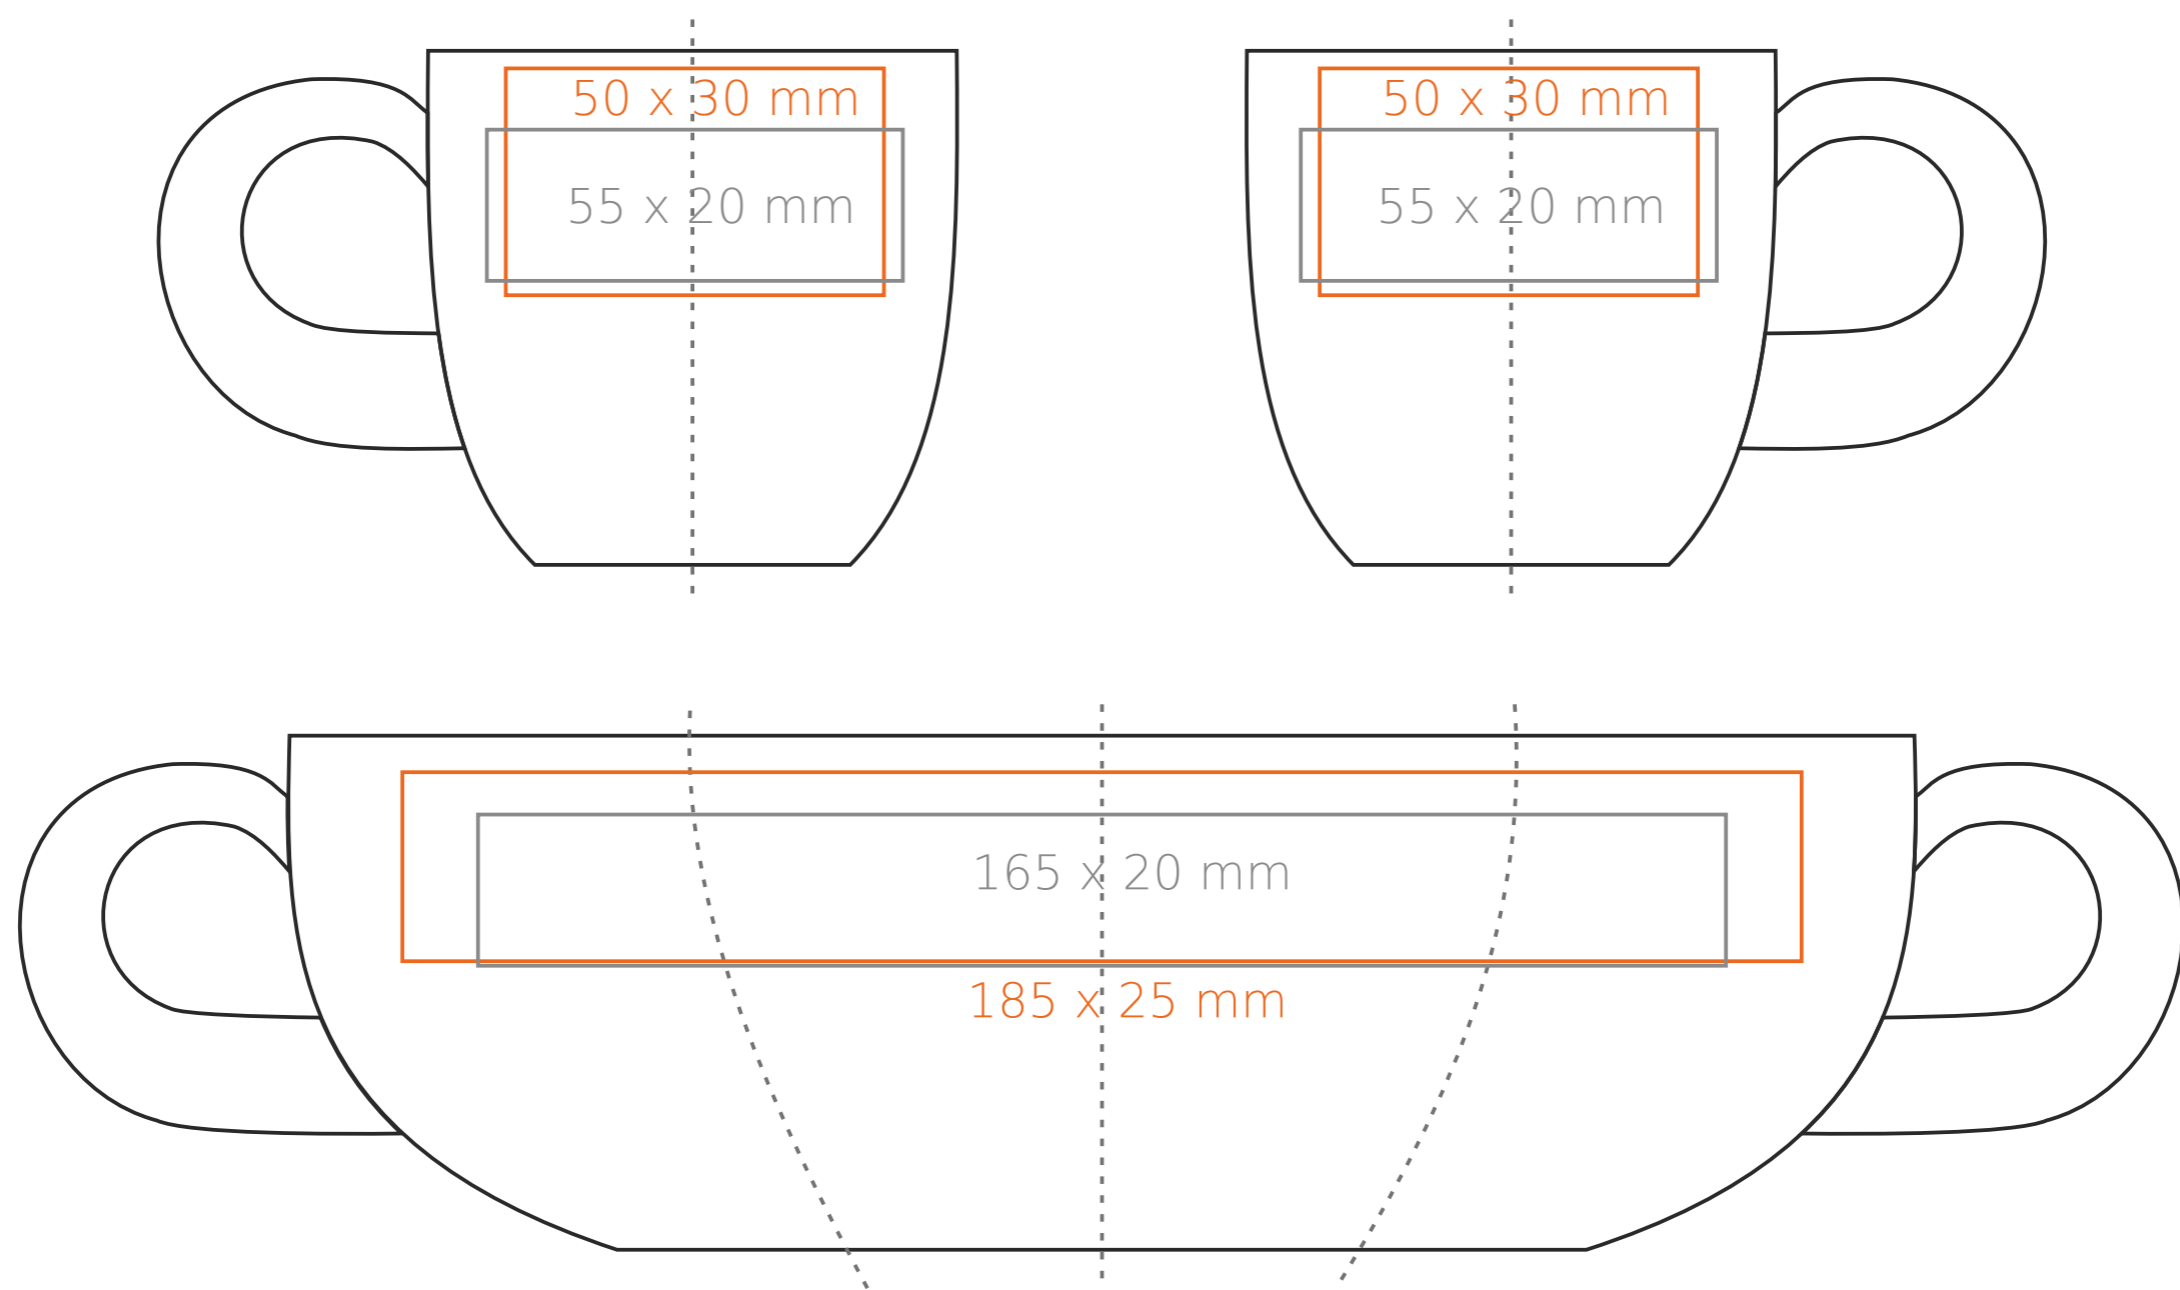

C/201 Pearl

130 ml / h: 68 mm / Ø 70 mm

saucer Ø 130 mm

- Imprint on the inside - 50 x 15 mm
- Imprint on the bottom inside - Ø 25 mm
- Imprint on the bottom outside - Ø 25 mm

*In the case of projects for transfer print running outside of the standard print area, please contact our sales department.

[How to prepare print material](#)

meaning

- Transfer Print
- Sensitive Touch
- Direct Print